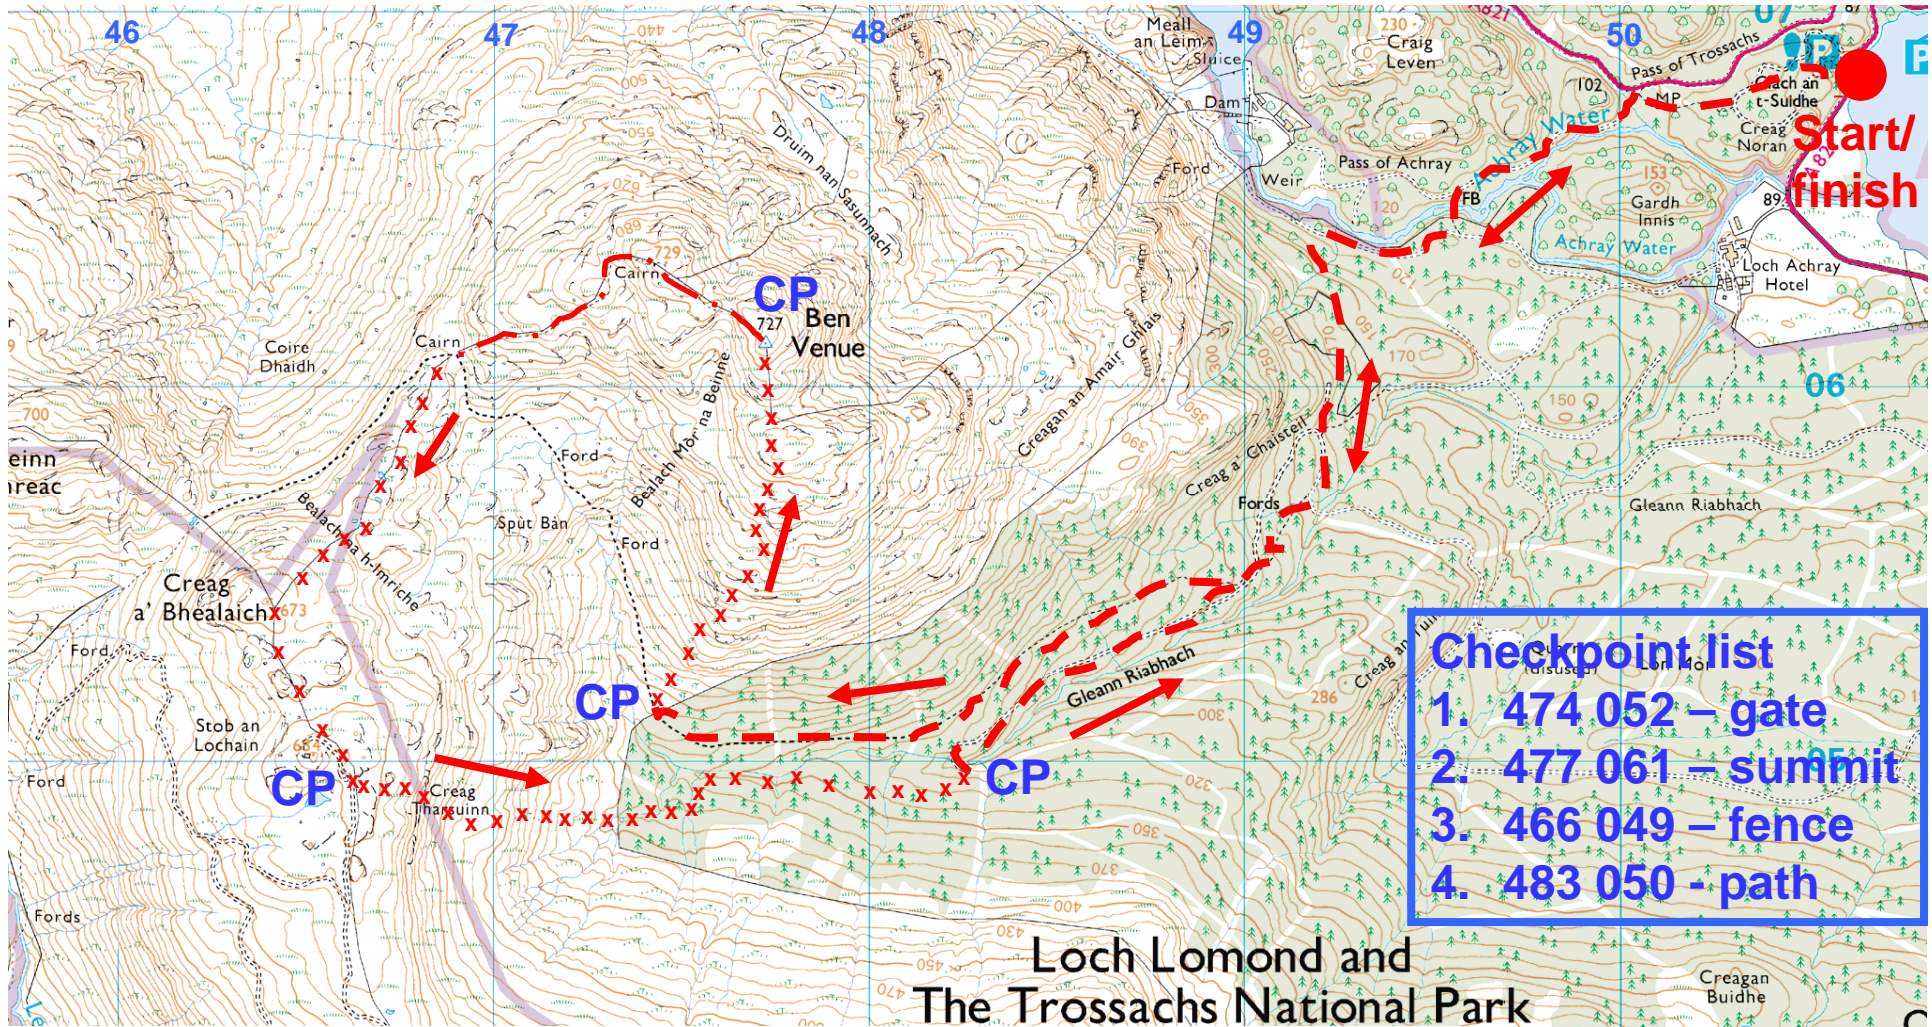

Bella Ben Venue Hill Race – 1st October 2011

- Checkpoint list**
1. 474 052 – gate
 2. 477 061 – summit
 3. 466 049 – fence
 4. 483 050 - path

Marked routes on path
 Not marked, but obvious path
 Suggested route – NO PATH

CP – Compulsory checkpoint